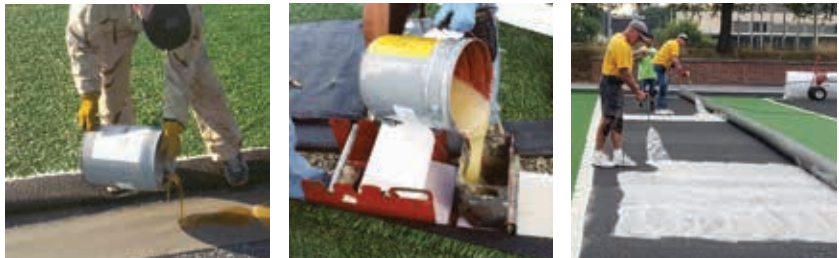

Synthetic Surfaces Inc.

P.O. Box 241
Scotch Plains, NJ 07076
(908) 233-6803
glue@nordot.com
www.nordot.com

- One-part, solvent-based
- High 'Green Strength' (grab)
- No temperature restrictions
- Resistance to fresh and salt water immersion
- Superior bonding for sports, aquatics & other recreational surfaces