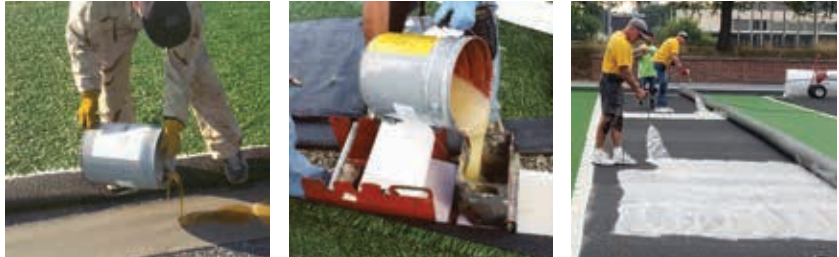

**Percussion Play**

Staple Ash Lane  
 Froxfield, Petersfield, UK GU32 1DJ  
 (866) 882-9170  
 info@percussionplay.com  
 www.percussionplay.com

At Percussion Play, we believe that creativity is in all of us and through our diverse collection of outdoor musical instruments, we are committed to making musical expression accessible to everyone, everywhere.